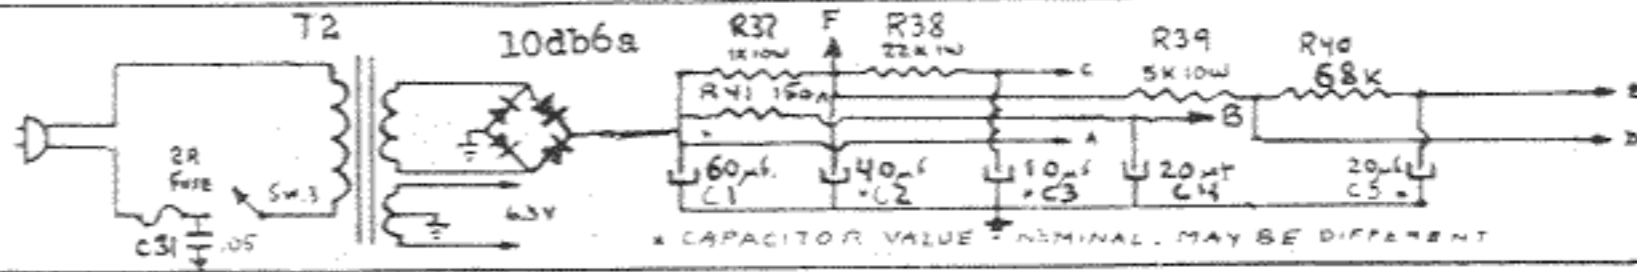

MODEL NO. R-12-R-B

Reverberocket

TUBE LOCATION

6SL7 6SN7 6SL7 6SL7 7591 7591

\* CAPACITOR VALUE - NOMINAL. MAY BE DIFFERENT

the Ampex

INDUSTRIAL PARK, LINDEN, N. J.  
PHONE 201 925 6700